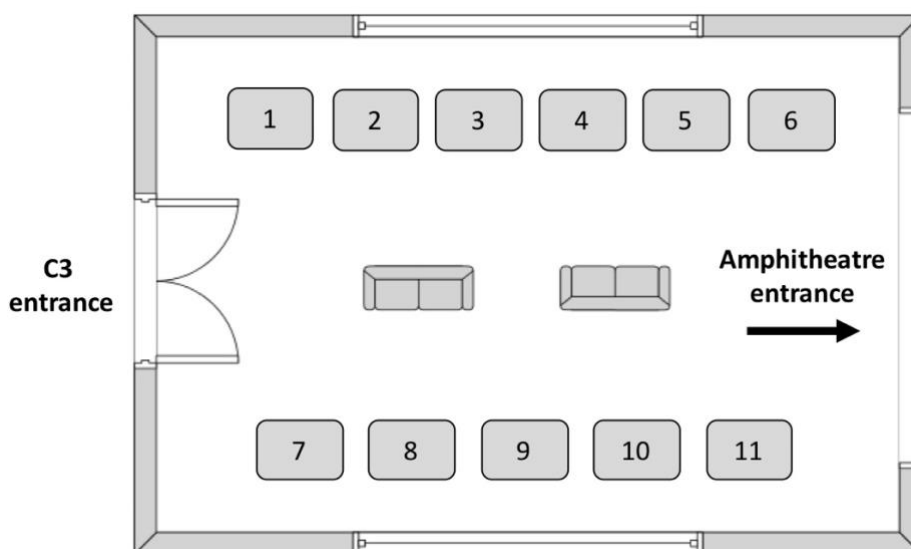

EXHIBITION AREAS AT THE CONFERENCE VENUE

Faculty of Sciences – University of Lisbon
Campo Grande
1749-016 Lisbon
Portugal

C3 BUILDING

C6 BUILDING

 Correspond to a unavailable slot