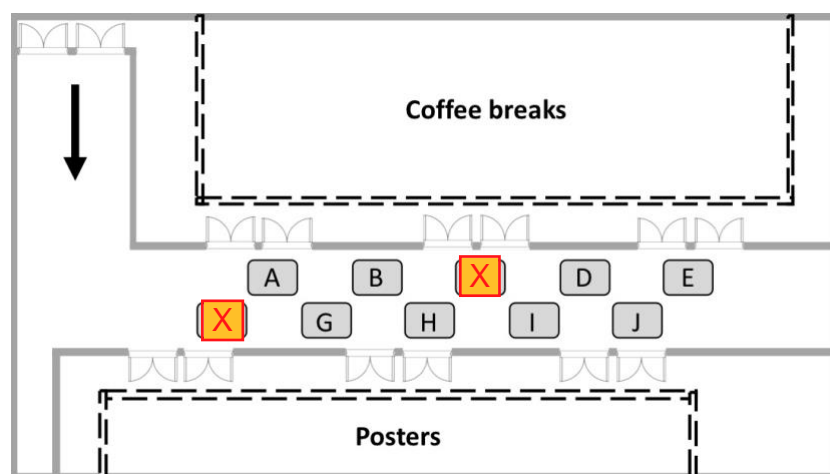

EXHIBITION AREAS AT THE CONFERENCE VENUE

Faculty of Sciences – University of Lisbon
Campo Grande
1749-016 Lisbon
Portugal

C3 BUILDING

C6 BUILDING

 Correspond to a unavailable slot